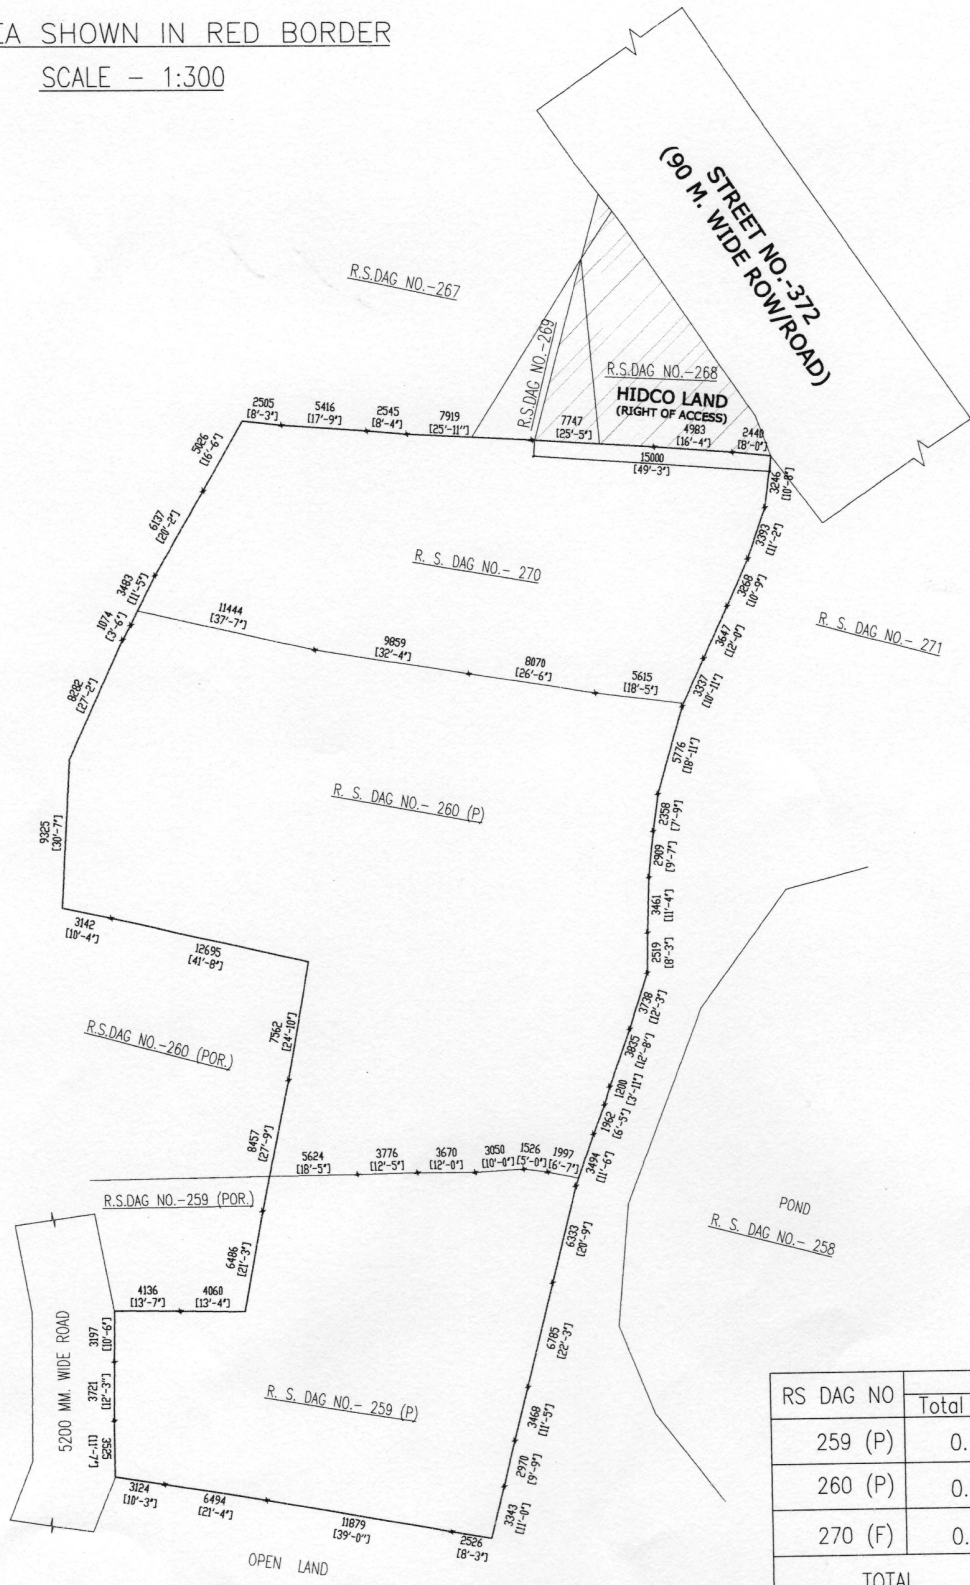

SITE PLAN OF R.S. & L.R DAG NO. 259(P), 260(P) AND 270 AT MOUZA-CHAKPACHURIA, L.R. KHATIAN NO.-2796, JL NO-33, P.S.-RAJARHAT (NOW UNDER NEW TOWN), DIST.- NORTH 24 PARGANAS. (UNDER PATHARGHATA GRAM PANCHAYET)

AREA SHOWN IN RED BORDER

SCALE - 1:300

RS DAG NO	AREA IN ACRE	
	Total Area	Purchase Area
259 (P)	0.14	0.12
260 (P)	0.29	0.24
270 (F)	0.14	0.14
TOTAL		0.5

ATK MANOR DEVELOPERS LLP